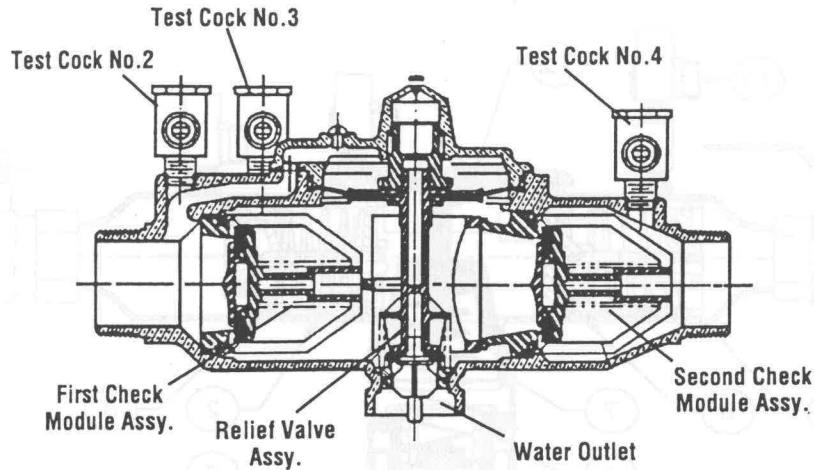

Relief valve kits:

EDP No.	Kit No.	Size
Relief Valve Kits:		
7016363	ARK 4000BVT	1/2"
7016365	ARK 4000BM3 VT	3/4"
7016366	ARK 4000BVT	1"
7016367	ARK 4000BVT	1 1/4" - 1 1/2"
7016368	ARK 4000BVT	2"

Kit Consist of: Seat, Seat O-ring, Stem & diaphragm assembly
Stem O-ring, Cover O-ring and RV Spring