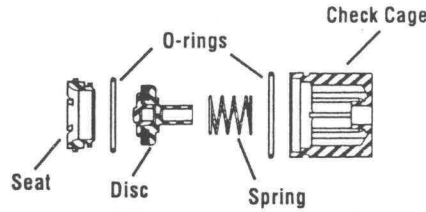

CHECK ASSEMBLY (1/2")

CHECK ASSEMBLY (3/4" M3)

CHECK ASSEMBLY (1"-2")

Check valve kits:

EDP No.	Kit No.	Size
First Check Kits:		
7016635	ARK 4000BCK1	1/2"
7016637	ARK 4000BM3 CK1	3/4"
7016638	ARK 4000BCK1	1"
7016639	ARK 4000BCK1	1 1/4" - 1 1/2"
7016640	ARK 4000BCK1	2"

Kit Consist of: Check Assembly and Cover O-ring.

Second Check Kits:

7016641	ARK 4000BCK2	1/2"
7016643	ARK 4000BM3 CK2	3/4"
7016644	ARK 4000BCK2	1"
7016645	ARK 4000BCK2	1 1/4" - 1 1/2"
7016646	ARK 4000BCK2	2"