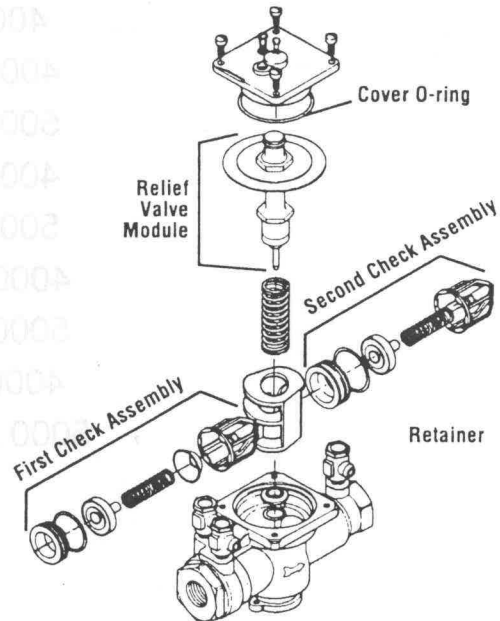

Kit Consist of: Check Assembly and Cover O-ring.

Check Rubber Parts:

7016647	ARK 4000BFC	1/2"
7016649	ARK 4000BM3 RC3	3/4"
7016651	ARK 4000BM2 RC	1"
7016652	ARK 4000BM2 RC	1 1/4" - 1 1/2"
7016653	ARK 4000BM2 RC	2"

Kit Consist of: Disc, Cover O-ring and Seat O-ring.

Retainers:

7016654	ARK 4000BRETAINERS	1/2"
7016655	ARK 4000BRETAINERS	3/4"
7016656	ARK 4000BRETAINERS	1"
7016657	ARK 4000BRETAINERS	1 1/4" - 1 1/2"
7016658	ARK 4000BRETAINERS	2"

Second Check Rubber Parts Kit:

7016659	ARK 4000B RC2	1 1/4" - 1 1/2"
7016660	ARK 4000B RC2	2"

Kit Consist of: Second check assembly O-ring, Disc holder assembly, Cover O-ring, and Sensing passage O-ring.

Relief valve kits:

EDP No.	Kit No.	Size
Relief Valve Kits:		
7016363	ARK 4000BVT	1/2"
7016365	ARK 4000BM3 VT	3/4"
7016366	ARK 4000BVT	1"
7016367	ARK 4000BVT	1 1/4" - 1 1/2"
7016368	ARK 4000BVT	2"

Kit Consist of: Seat, Seat O-ring, Stem & diaphragm assembly
Stem O-ring, Cover O-ring and RV Spring