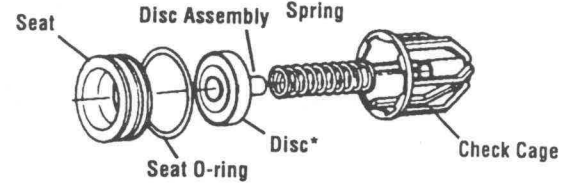

CHECK ASSEMBLY (1/2")

CHECK ASSEMBLY (3/4" M3)

CHECK ASSEMBLY (1"-2")

Check valve kits:

EDP No.	Kit No.	Size
First Check Kits:		
7016635	ARK 4000BCK1	1/2"
7016637	ARK 4000BM3 CK1	3/4"
7016638	ARK 4000BCK1	1"
7016639	ARK 4000BCK1	1 1/4" - 1 1/2"
7016640	ARK 4000BCK1	2"