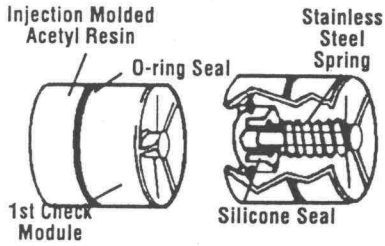

CHECK ASSEMBLY (1/2")

CHECK ASSEMBLY (3/4" M3)

CHECK ASSEMBLY (1"-2")

Check valve kits:

EDP No.	Kit No.	Size
First Check Kits:		
7016635	ARK 4000BCK1	1/2"
7016637	ARK 4000BM3 CK1	3/4"
7016638	ARK 4000BCK1	1"
7016639	ARK 4000BCK1	1 1/4" - 1 1/2"
7016640	ARK 4000BCK1	2"