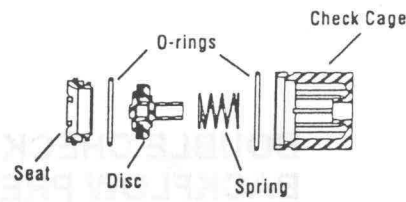

Model: 2000B
1/2" - 2"

CHECK ASSEMBLY (1/2")

CHECK ASSEMBLY (3/4" M3)

Repair Kits:

1st Check

EDP No.	Kit No.	Size
7016330	ARK 2000B CK4	1/2"
7016331	ARK 2000BM2 CK1	3/4"
7016332	ARK 2000BM3 CK1	3/4"
7016333	ARK 2000BM1 CK4	1"
7016334	ARK 2000BM2 CK1	1 1/4 - 1 1/2"
7016335	ARK 2000BM1 CK1	2"

Cover Kit

EDP No.	Kit No.	Size
7016342	ARK 2000BM2 C	1/2"
7016343	ARK 2000BM2 C	3/4"
7016344	ARK 2000BM3 C	3/4"
7016345	ARK 2000BM1 C	1"
7016346	ARK 2000BM2 C	1 1/4 - 1 1/2"
7016347	ARK 2000BM1 C	2"

2nd Check

EDP No.	Kit No.	Size
7016330	ARK 2000B CK4	1/2"
7016337	ARK 2000BM2 CK2	3/4"
7016338	ARK 2000BM3 CK2	3/4"
7016333	ARK 2000BM1 CK4	1"
7016340	ARK 2000BM2 CK2	1 1/4 - 1 1/2"
7016341	ARK 2000BM1 CK2	2"

Complete Rubber Parts