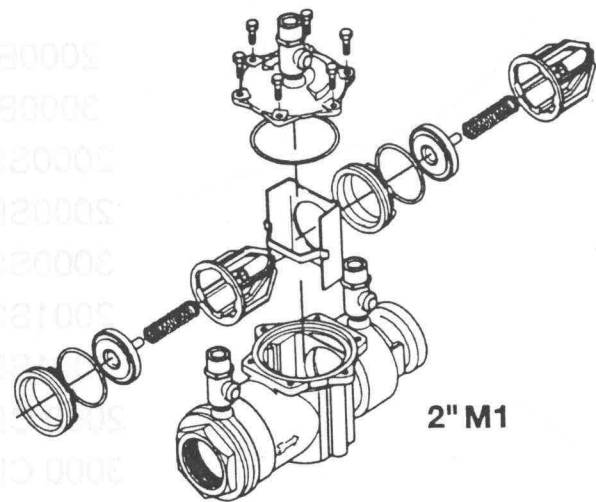

Model: 2000B
1/2" - 2"

CHECK ASSEMBLY (1/2")

CHECK ASSEMBLY (3/4" M3)

Repair Kits:

1st Check

EDP No.	Kit No.	Size
7016330	ARK 2000B CK4	1/2"
7016331	ARK 2000BM2 CK1	3/4"
7016332	ARK 2000BM3 CK1	3/4"
7016333	ARK 2000BM1 CK4	1"
7016334	ARK 2000BM2 CK1	1 1/4 - 1 1/2"
7016335	ARK 2000BM1 CK1	2"

Cover Kit

EDP No.	Kit No.	Size
7016342	ARK 2000BM2 C	1/2"
7016343	ARK 2000BM2 C	3/4"
7016344	ARK 2000BM3 C	3/4"
7016345	ARK 2000BM1 C	1"
7016346	ARK 2000BM2 C	1 1/4 - 1 1/2"
7016347	ARK 2000BM1 C	2"

2nd Check

EDP No.	Kit No.	Size
7016330	ARK 2000B CK4	1/2"
7016337	ARK 2000BM2 CK2	3/4"
7016338	ARK 2000BM3 CK2	3/4"
7016333	ARK 2000BM1 CK4	1"
7016340	ARK 2000BM2 CK2	1 1/4 - 1 1/2"
7016341	ARK 2000BM1 CK2	2"

Complete Rubber Parts

EDP No.	Kit No.	Size
7016348	ARK 2000B RT	1/2"
7016349	ARK 2000BM2 RT	3/4"
7016350	ARK 2000BM3 RT	3/4"
7016351	ARK 2000BM1 RT	1"
7016352	ARK 2000BM2 RT	1 1/4 - 1 1/2"
7016353	ARK 2000BM1 RT	2"