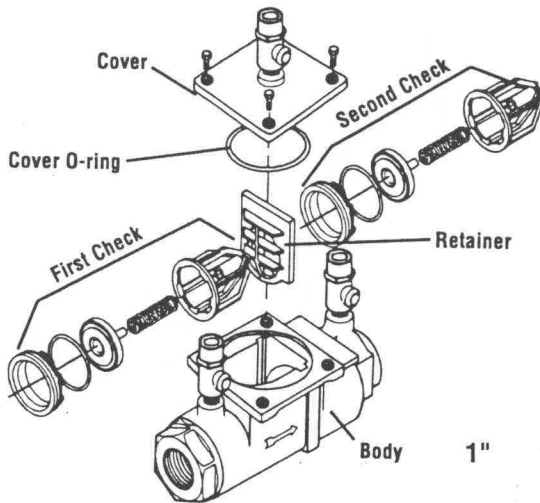

Model: 2000B
1/2" - 2"

CHECK ASSEMBLY (1/2")

CHECK ASSEMBLY (3/4" M3)

Repair Kits:

1st Check

EDP No.	Kit No.	Size
7016330	ARK 2000B CK4	1/2"
7016331	ARK 2000BM2 CK1	3/4"
7016332	ARK 2000BM3 CK1	3/4"
7016333	ARK 2000BM1 CK4	1"
7016334	ARK 2000BM2 CK1	1 1/4 - 1 1/2"
7016335	ARK 2000BM1 CK1	2"

Cover Kit

EDP No.	Kit No.	Size
7016342	ARK 2000BM2 C	1/2"
7016343	ARK 2000BM2 C	3/4"
7016344	ARK 2000BM3 C	3/4"
7016345	ARK 2000BM1 C	1"
7016346	ARK 2000BM2 C	1 1/4 - 1 1/2"
7016347	ARK 2000BM1 C	2"

2nd Check

EDP No.	Kit No.	Size
7016330	ARK 2000B CK4	1/2"
7016337	ARK 2000BM2 CK2	3/4"
7016338	ARK 2000BM3 CK2	3/4"
7016333	ARK 2000BM1 CK4	1"
7016340	ARK 2000BM2 CK2	1 1/4 - 1 1/2"
7016341	ARK 2000BM1 CK2	2"

Complete Rubber Parts