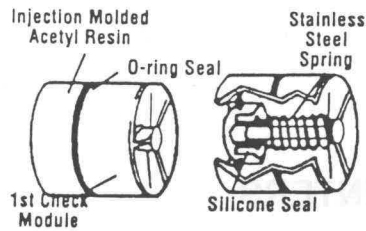

Model: 2000B
1/2" - 2"

CHECK ASSEMBLY (1/2")

CHECK ASSEMBLY (3/4" M3)

Repair Kits:

1st Check

EDP No.	Kit No.	Size
7016330	ARK 2000B CK4	1/2"
7016331	ARK 2000BM2 CK1	3/4"
7016332	ARK 2000BM3 CK1	3/4"
7016333	ARK 2000BM1 CK4	1"
7016334	ARK 2000BM2 CK1	1 1/4 - 1 1/2"
7016335	ARK 2000BM1 CK1	2"

Cover Kit

EDP No.	Kit No.	Size
7016342	ARK 2000BM2 C	1/2"
7016343	ARK 2000BM2 C	3/4"
7016344	ARK 2000BM3 C	3/4"
7016345	ARK 2000BM1 C	1"
7016346	ARK 2000BM2 C	1 1/4 - 1 1/2"
7016347	ARK 2000BM1 C	2"

2nd Check

EDP No.	Kit No.	Size
7016330	ARK 2000B CK4	1/2"
7016337	ARK 2000BM2 CK2	3/4"
7016338	ARK 2000BM3 CK2	3/4"
7016333	ARK 2000BM1 CK4	1"
7016340	ARK 2000BM2 CK2	1 1/4 - 1 1/2"
7016341	ARK 2000BM1 CK2	2"

Complete Rubber Parts