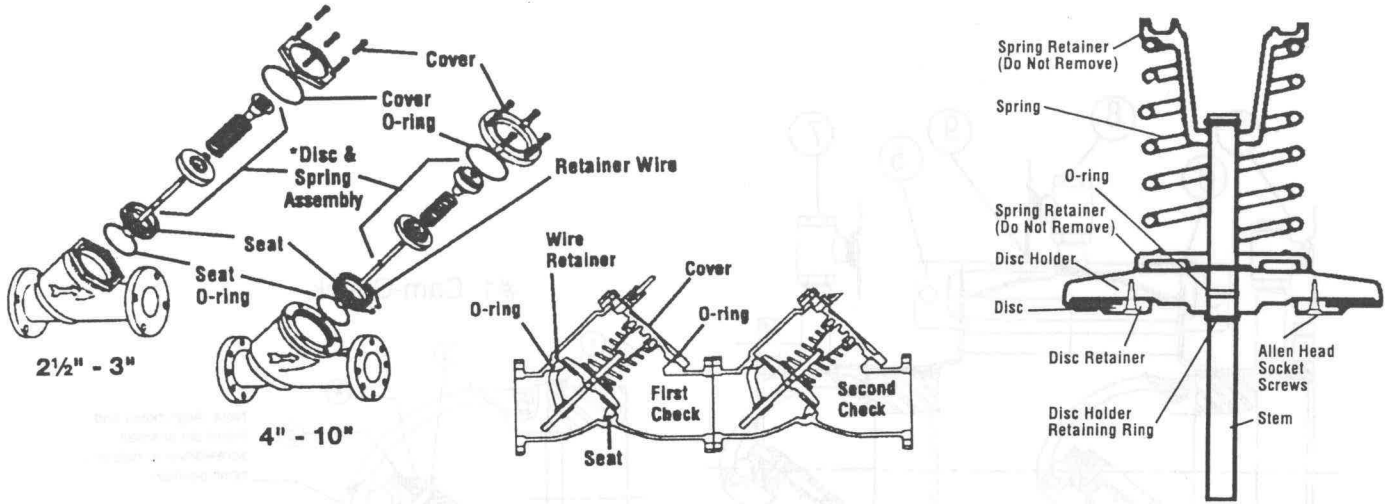

**Model: 2000CIV - 3000CIV**  
**2 1/2" - 10"**

**Repair Kits:**

EDP No.	Kit Description	Size
<b>First or Second Check Kits</b>		
7016300	ARK 2000CIV CK4	2 1/2" - 3"
7016301	ARK 2000CIV CK4	4"
7016302	ARK 2000CIV CK4	6"
7016303	ARK 2000CIV CK4	8"
7016304	ARK 2000CIV CK4	10"

Kit includes: Disc & Spring assembly and Cover O-ring.

EDP No.	Kit No.	Size
<b>Rubber parts ( for one check)</b>		
7016305	ARK 2000CIV RC4	2 1/2" - 3"
7016306	ARK 2000CIV RC4	4"
7016307	ARK 2000CIV RC4	6"
7016308	ARK 2000CIV RC4	8"
7016309	ARK 2000CIV RC4	10"

Kit includes: Disc and cover O-ring.

EDP No.	Kit No.	Size
<b>Complete Rubber parts</b>		
7016310	ARK 2000CIV RT	2 1/2" - 3"
7016311	ARK 2000CIV RT	4"
7016312	ARK 2000CIV RT	6"
7016313	ARK 2000CIV RT	8"
7016314	ARK 2000CIV RT	10"

Kit includes: Seat, Seat O-ring, Retainer Wire and Cover O-ring.

EDP No.	Kit No.	Size
<b>Cover Kits</b>		
7016320	ARK 2000CIV C	2 1/2" - 3"
7016321	ARK 2000CIV C	4"
7016322	ARK 2000CIV C	6"
7016323	ARK 2000CIV C	8"
7016324	ARK 2000CIV C	10"