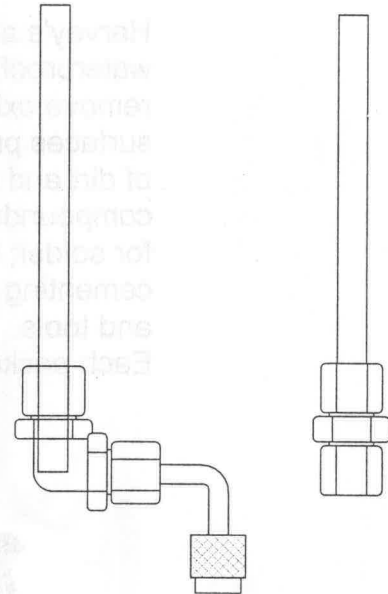

### Backflow Test Kit Accessories

Bleed-Off Valve Assembly  
830-0001

90° Swivel Quick Test Fittings  
110705

Vertical Tube Kit  
830-0003

Filter Element Kit  
MWFK-RT