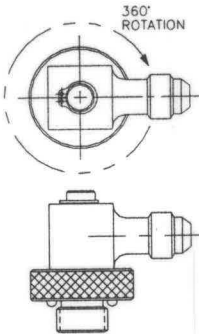

### Backflow Test Kit Accessories

Bleed-Off Valve Assembly  
830-0001

90° Swivel Quick Test Fittings  
110705

Vertical Tube Kit  
830-0003

Filter Element Kit  
MWFK-RT