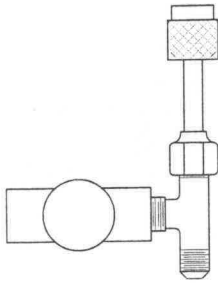

### Backflow Test Kit Accessories

Bleed-Off Valve Assembly  
830-0001

90° Swivel Quick Test Fittings  
110705

Vertical Tube Kit  
830-0003

Filter Element Kit  
MWFK-RT