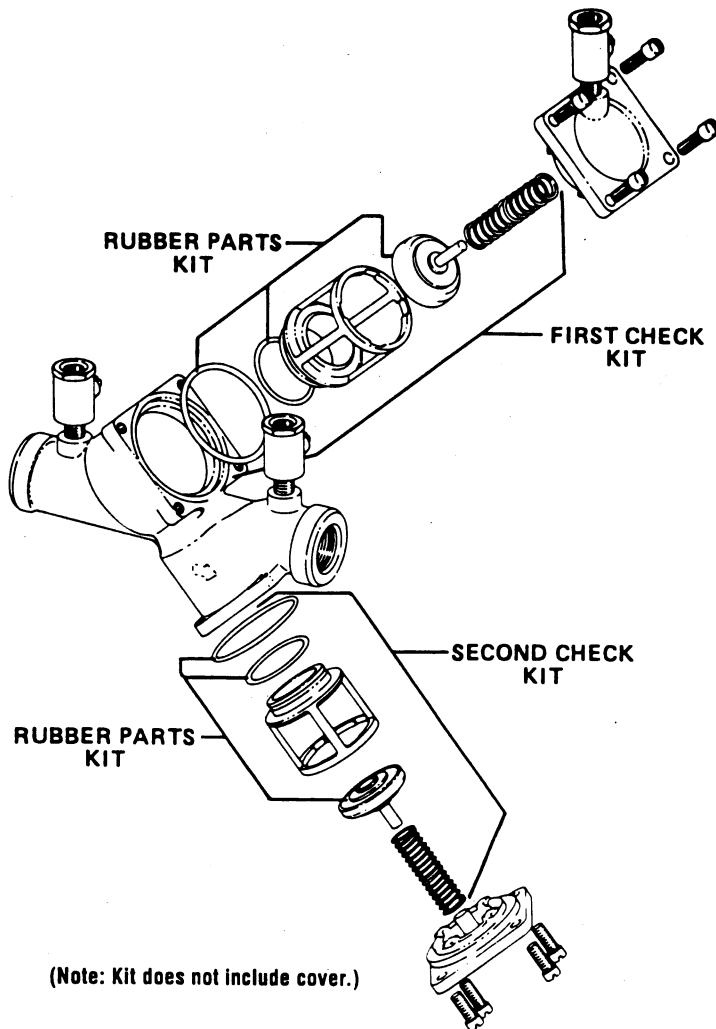

Series 709

Double Check Valve

Sizes 3/4" - 2"

(Note: Kit does not include cover.)

Repair Kits:

When ordering specify EDP No., Kit No., and Valve Size.

EDP No.	Kit No.	Sizes
First or Second Check Kits		
887150	RK 709 CK4	3/4" - 1"
887151	RK 709 CK4	1 1/2" - 2"
887154	RK 709 CK4SS*	3/4" - 1"
887155	RK 709 CK4SS*	1 1/2" - 2"

Kit consist of: Disc assembly, spring, seat o-ring and cover o-ring.

Complete Rubber Parts

887152	RK 709 RT	3/4" - 1"
887153	RK 709 RT	1 1/2" - 2"

Kit consist of: Disc assembly, seat o-ring and cover o-ring.

EDP No.	Kit No.	Sizes
Seat Kits		
887160	RK709 S4	3/4" - 1"
887161	RK709 S4	1 1/2" - 2"
887162	RK709 S4SS*	3/4" - 1"
887163	RK709 S4SS*	1 1/2" - 2"

Kit consist of: Seat, Seat o-ring & cover o-ring.

Cover Kits