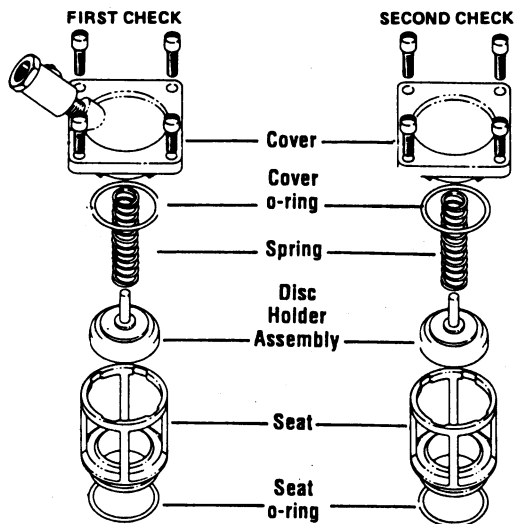

Series 709

Double Check Valve

Sizes 3/4" - 2"

(Note: Kit does not include cover.)

Repair Kits:

When ordering specify EDP No., Kit No., and Valve Size.

EDP No.	Kit No.	Sizes
First or Second Check Kits		
887150	RK 709 CK4	3/4" - 1"
887151	RK 709 CK4	1 1/2" - 2"
887154	RK 709 CK4SS*	3/4" - 1"
887155	RK 709 CK4SS*	1 1/2" - 2"

Kit consist of: Disc assembly, spring, seat o-ring and cover o-ring.

Complete Rubber Parts

887152	RK 709 RT	3/4" - 1"
887153	RK 709 RT	1 1/2" - 2"

Kit consist of: Disc assembly, seat o-ring and cover o-ring.

EDP No.	Kit No.	Sizes
Seat Kits		
887160	RK709 S4	3/4" - 1"
887161	RK709 S4	1 1/2" - 2"
887162	RK709 S4SS*	3/4" - 1"
887163	RK709 S4SS*	1 1/2" - 2"

Kit consist of: Seat, Seat o-ring & cover o-ring.

Cover Kits