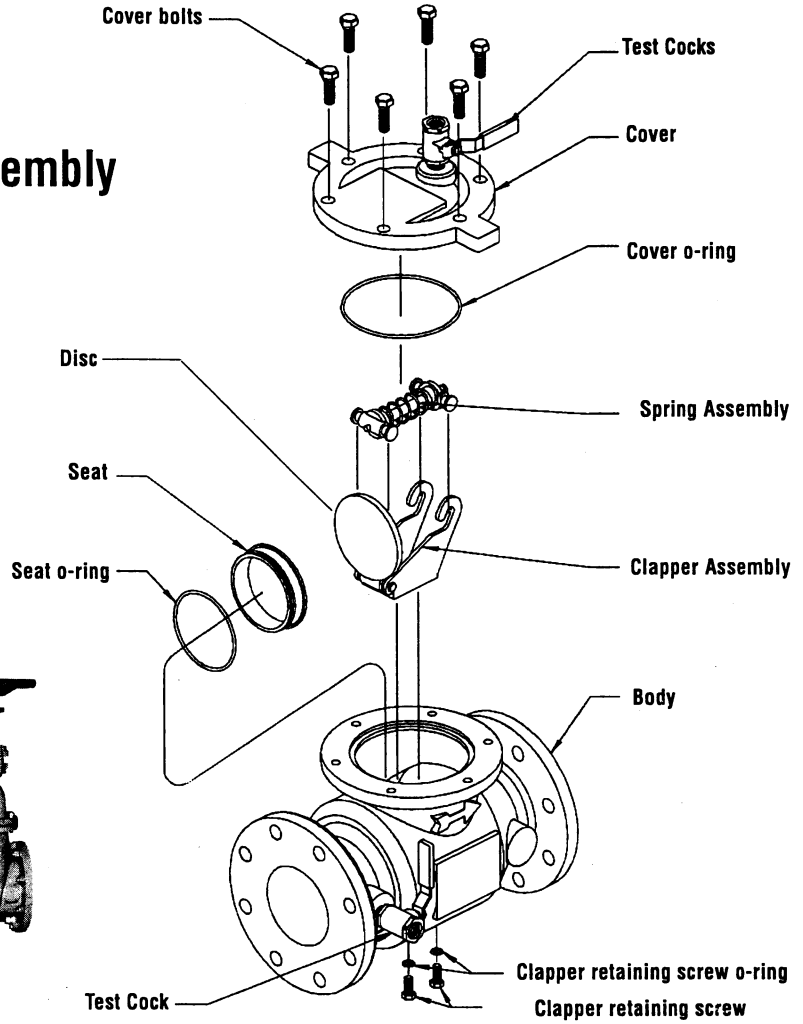

# Series 770/ 770DCDA

**Double Check Valve/  
Double Check Detector Assembly**  
Sizes 4" - 8"

## Repair Kits:

When ordering specify EDP No., Kit No., and Valve Size.

EDP No.	Kit No.	Sizes
<b>Check Repair Kits - 770</b>		
887070	RK 770 CK4	4"
887071	RK 770 CK4	6"
887072	RK 770 CK4	8"

Kits consist of: **Spring Assembly and cover o-ring**

EDP No.	Kit No.	Sizes
<b>Check Rubber Parts - 770</b>		
887091	RK 770 RC4	4"
887092	RK 770 RC4	6"
887093	RK 770 RC4	8"

Kits consist of: **Cover o-ring, bolt o-ring, disc - for one check**

EDP No.	Kit No.	Sizes
<b>Complete Repair Kits</b>		
887079	RK 770 T	4"
887080	RK 770 T	6"
887081	RK 770 T	8"

Kits consist of: **2 cover o-rings, 2 bolts o-ring, 2 disc, 2 spring assemblies - for both checks**

EDP No.	Kit No.	Sizes
<b>Seat Kits - 770</b>		
887085	RK 770 S	4"
887086	RK 770 S	6"
887087	RK 770 S	8"