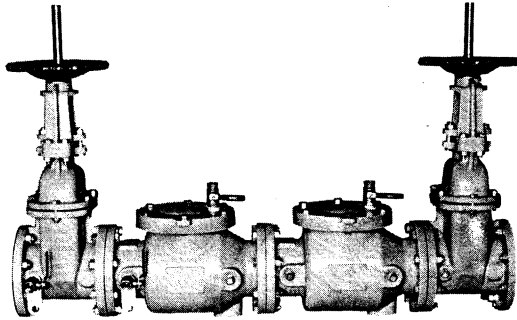

# Series 770/ 770DCDA

**Double Check Valve/  
Double Check Detector Assembly**  
Sizes 4" - 8"

## Repair Kits:

When ordering specify EDP No., Kit No., and Valve Size.

EDP No.	Kit No.	Sizes
<b>Check Repair Kits - 770</b>		
887070	RK 770 CK4	4"
887071	RK 770 CK4	6"
887072	RK 770 CK4	8"

Kits consist of: **Spring Assembly and cover o-ring**

EDP No.	Kit No.	Sizes
<b>Check Rubber Parts - 770</b>		
887091	RK 770 RC4	4"
887092	RK 770 RC4	6"
887093	RK 770 RC4	8"

Kits consist of: **Cover o-ring, bolt o-ring, disc - for one check**

EDP No.	Kit No.	Sizes
<b>Complete Repair Kits</b>		
887079	RK 770 T	4"
887080	RK 770 T	6"
887081	RK 770 T	8"