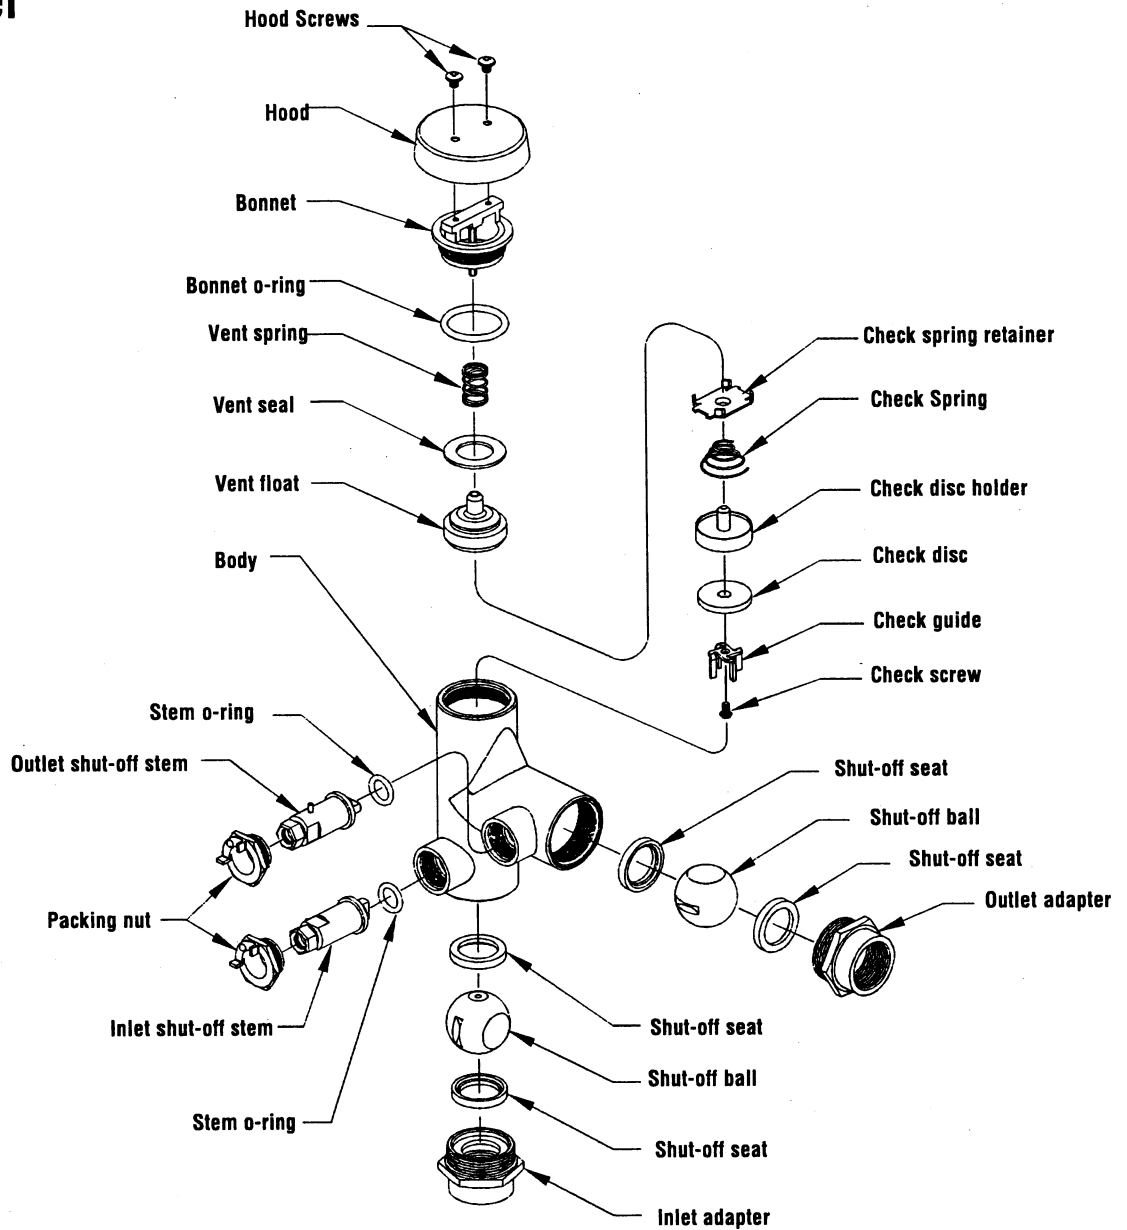

Series 800M/CM

Pressure Vacuum Breaker Compact Model

Sizes 1/2", 3/4"

Repair Kits:

When ordering specify EDP No., Kit No., and Valve Size.

EDP No.	Kit No.	Sizes
886043	RK 800M C	1/2", 3/4"
Kit consist of: Brass cover (hood) and screws		
886044	RK 800CM C	1/2", 3/4"
Kit consist of: Chrome cover (hood) and screws		
886030	RK 800M/CM T	1/2", 3/4"
Kit consist of: Check disc assembly, vent float & vent seal, check spring, vent spring, bonnet assembly and hood screws		