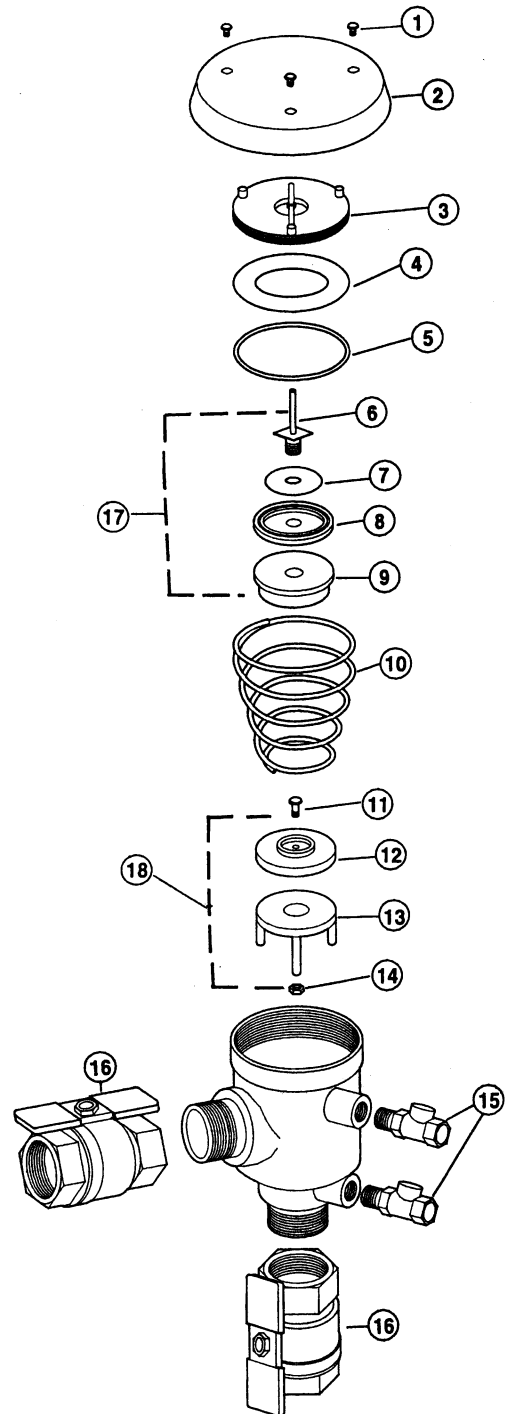

MODEL 720A

Pressure Vacuum Breakers

1/2", 3/4" & 1"

WILKINS

A ZURN™ Company

ITEM NO.	DESCRIPTION	PART NO.
1	CANOPY SCREW	721-11
2	CANOPY	721-3
3	BONNET	721-20
4	PLASTIC WASHER	721A-12
5	O-RING	138N
6	LOAD NUT & GUIDE	721-90
7	LOAD WASHER	721-80
8	DISC UPPER	721A-34
9	POPPET	721-30
10	SPRING	721-33
11	SCREW	721-11A
12	LOWER DISC	721B-34
13	GUIDE SPIDER	721-31
14	NUT, HEX	721-9A
15	TEST COCK	18-860
	TEST COCK ASSY., OLD STYLE	721-480
16	BALL VALVE 1/2"	12-850
	BALL VALVE 3/4"	34-850
	BALL VALVE 1"	1-850
17	POPPET ASSY.	721-300
18	SPIDER ASSY.	721-310

REPAIR KIT

RK1-720A

REPAIR KIT
Model 720A 1/2", 3/4" & 1"

PART NO.	QTY.	DESCRIPTION
721A-12	1	PLASTIC WASHER
138N	1	O-RING
721-33	1	SPRING
721-300	1	POPPET ASSY.
721-310	1	SPIDER ASSY.

MODEL 720A

Pressure Vacuum Breakers

1-1/4", 1-1/2" & 2"

WILKINS

A ZURN™ Company

ITEM NO.	DESCRIPTION	PART NO.
1	CANOPY SCREW	724-11
2	CANOPY	724-3
3	RETAINER RING	724-32
4	BONNET	724-20-030F
5	WASHER	724A-12
6	O-RING	156N
7	LOAD NUT & GUIDE ASSY.	724-90
8	LOAD WASHER	724-80
9	UPPER DISC	724A-34
10	POPPET	724-30
11	SPRING	724-33
12	SCREW	724-11A
13	WASHER	62-14
14	LOWER DISC	724B-34
15	WASHER	724-80A
16	GUIDE SPIDER	724-31
17	NUT	5752-9
18	TEST COCK	14-860
	TEST COCK ASSY., OLD STYLE	721-480
19	NIPPLE, 1-1/4" ONLY	104-21B
20	BALL VALVE, 1-1/4"	114-850
	BALL VALVE, 1-1/2"	112-850
	BALL VALVE, 2"	2-850
21	POPPET ASSY.	724-300
22	SPIDER ASSY.	724-310

REPAIR KIT

RK2-720A

REPAIR KIT
Model 720A 1-1/4", 1-1/2" & 2"

PART NO.	QTY.	DESCRIPTION
724A-12	1	WASHER
156N	1	O-RING
724-33	1	SPRING
724-300	1	POPPET ASSY.
724-310	1	SPIDER ASSY.