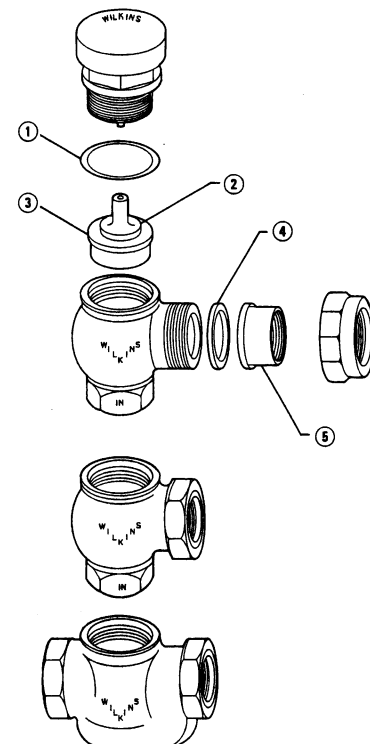

MODEL 35

Atmospheric Vacuum Breaker

1/4", 3/8", 1/2", 3/4", 1", 1-1/4", 1-1/2" & 2"

WILKINS

A ZURN™ Company

ITEM NO.	PART NO.	QTY.	DESCRIPTION
RK14-35 1/4" and 3/8" Model 35			
1	35-18A	1	SEAT
2	018N	1	O-RING
3	35-34A	1	FLOAT
4	35-12A	1	SEAL RING
RK12-35 1/2" Model 35			
1	35-18B	1	SEAT
2	022N	1	O-RING
3	35-34B	1	FLOAT
4	35-12B	1	SEAL RING
RK34-35 3/4" Model 35			
1	35-13C	1	GASKET
2	35-34C	1	FLOAT
3	35-12C	1	SEAL RING
RK1-35 1" Model 35			
1	35-13D	1	GASKET
2	35-34D	1	FLOAT
3	35-12D	1	SEAL RING
RK114-35 1-1/4" Model 35			
1	35-13E	1	GASKET
2	35-34E	1	FLOAT
3	35-12E	1	SEAL RING
RK112-35 1-1/2" Model 35			
1	35-13F	1	GASKET
2	35-34F	1	FLOAT
3	35-12F	1	SEAL RING
RK2-35 2" Model 35			
1	35-13G	1	GASKET
2	35-34G	1	FLOAT
3	35-12G	1	SEAL RING

MODEL 30

Atmospheric Vacuum Breaker

1/2", 3/4", 1", 1-1/4", 1-1/2" & 2"

ITEM NO.	PART NO.	QTY.	DESCRIPTION
RK12-30 1/2" Model 30			
1	022N	1	O-RING
2	31-34	1	FLOAT
3	31-12	1	SEAL RING
RK34-30 3/4" Model 30			
1	025N	1	O-RING
2	32-34	1	FLOAT
3	32-12	1	SEAL RING
RK1-315 1" Model 30, 315 & 320			
1	203A-12	1	GASKET
2	303-34	1	FLOAT
3	303-12	1	SEAL RING
RK114-315 1-1/4" Model 30, 315 & 320			
1	204A-12	1	GASKET
2	304-34	1	FLOAT
3	304-12	1	SEAL RING
RK112-315 1-1/2" Model 30, 315 & 320			
1	205A-12	1	GASKET
2	305-34	1	FLOAT
3	305-12	1	SEAL RING
RK2-315 2" Model 30, 315 & 320			
1	206A-12	1	GASKET
2	306-34	1	FLOAT
3	306-12	1	SEAL RING

MODEL 700

WILKINS

A ZURN™ Company

Dual Check Backflow Preventer

1/4", 3/8", 1/2", 3/4" & 1"

ITEM NO.	DESCRIPTION	1/4" - 1/2"	3/4" - 1"
1	POPPET ASSEMBLY	751A-300	702-300
2	O-RING	022N	217N
3	WASHER/O-RING	751-13	217N
4	TAILPIECE, 1/4" FNPT	700A-19	—
	TAILPIECE, 3/8" FNPT	700-19	—
	TAILPIECE, 1/2" FNPT	751-19	—
	TAILPIECE, 3/4" FNPT	—	702-19
	TAILPIECE, 3/4" COPPER	—	702C-19
	TAILPIECE, 3/4" FMTC	—	702-19FM
	TAILPIECE, 1" FNPT	—	63-19
	TAILPIECE, 1" COPPER	—	63C-19
	TAILPIECE, 1" FMTC	—	703-19FM