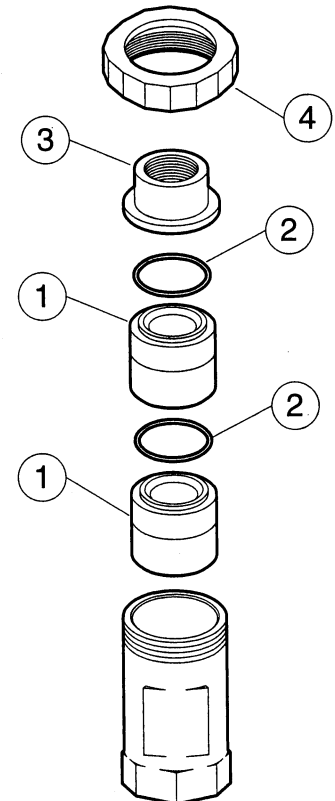

MODEL 700

WILKINS

A ZURN™ Company

Dual Check Backflow Preventer

1/4", 3/8", 1/2", 3/4" & 1"

ITEM NO.	DESCRIPTION	1/4" - 1/2"	3/4" - 1"
1	POPPET ASSEMBLY	751A-300	702-300
2	O-RING	022N	217N
3	WASHER/O-RING	751-13	217N
4	TAILPIECE, 1/4" FNPT	700A-19	—
	TAILPIECE, 3/8" FNPT	700-19	—
	TAILPIECE, 1/2" FNPT	751-19	—
	TAILPIECE, 3/4" FNPT	—	702-19
	TAILPIECE, 3/4" COPPER	—	702C-19
	TAILPIECE, 3/4" FMTC	—	702-19FM
	TAILPIECE, 1" FNPT	—	63-19
	TAILPIECE, 1" COPPER	—	63C-19
	TAILPIECE, 1" FMTC	—	703-19FM

REPAIR KITS

RK14-700 REPAIR KIT (Model 700 1/4", 3/8", 1/2")

QTY.	DESCRIPTION	PART NO.
2	POPPET ASSEMBLY	751A-300
1	O-RING	022N
1	WASHER	751-13

RK34-700 REPAIR KIT (Model 700 3/4" & 1")

QTY.	DESCRIPTION	PART NO.
2	POPPET ASSEMBLY	702-300
2	O-RING	217N

MODEL 705

Dual Check Backflow Preventer

3/4" & 1"

ITEM NO.	DESCRIPTION	3/4" - 1"
1	POPPET ASSEMBLY	702-300
2	O-RING	217N
3	TAILPIECE, 3/4" FNPT	702-19
	TAILPIECE, 1" FNPT	63-19
4	UNION NUT	705-9

REPAIR KITS

RK34-700 REPAIR KIT (Model 705, 3/4" - 1")

QTY.	DESCRIPTION	PART NO.
2	POPPET ASSEMBLY	702-300
2	O-RING	217N

MODEL 750

Dual Check Backflow Preventer with Atmospheric Vent 1/2" & 3/4"

ITEM NO.	DESCRIPTION	PART NO.
1	TAILPIECE, 1/2" FNPT	751-19
	TAILPIECE, 1/2" COPPER	751C-19
	TAILPIECE, 3/4" FNPT	602-19
	TAILPIECE, 3/4" COPPER	602C-19
2	SCREEN, 1/2"	751-41
	SCREEN, 3/4"	34-SCR
3	NO. 1 CHECK ASSEMBLY	751-300
4	SPRING, ZONE	751-33B
5	O-RING	022N
6	NO. 2 CHECK ASSEMBLY	751A-300
7	GASKET	751-13A