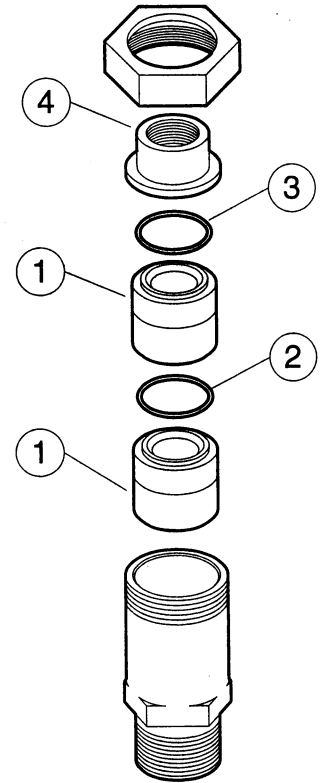

MODEL 30

Atmospheric Vacuum Breaker

1/2", 3/4", 1", 1-1/4", 1-1/2" & 2"

ITEM NO.	PART NO.	QTY.	DESCRIPTION
RK12-30 1/2" Model 30			
1	022N	1	O-RING
2	31-34	1	FLOAT
3	31-12	1	SEAL RING
RK34-30 3/4" Model 30			
1	025N	1	O-RING
2	32-34	1	FLOAT
3	32-12	1	SEAL RING
RK1-315 1" Model 30, 315 & 320			
1	203A-12	1	GASKET
2	303-34	1	FLOAT
3	303-12	1	SEAL RING
RK114-315 1-1/4" Model 30, 315 & 320			
1	204A-12	1	GASKET
2	304-34	1	FLOAT
3	304-12	1	SEAL RING
RK112-315 1-1/2" Model 30, 315 & 320			
1	205A-12	1	GASKET
2	305-34	1	FLOAT
3	305-12	1	SEAL RING
RK2-315 2" Model 30, 315 & 320			
1	206A-12	1	GASKET
2	306-34	1	FLOAT
3	306-12	1	SEAL RING

MODEL 700

WILKINS

A ZURN™ Company

Dual Check Backflow Preventer

1/4", 3/8", 1/2", 3/4" & 1"

ITEM NO.	DESCRIPTION	1/4" - 1/2"	3/4" - 1"
1	POPPET ASSEMBLY	751A-300	702-300
2	O-RING	022N	217N
3	WASHER/O-RING	751-13	217N
4	TAILPIECE, 1/4" FNPT	700A-19	—
	TAILPIECE, 3/8" FNPT	700-19	—
	TAILPIECE, 1/2" FNPT	751-19	—
	TAILPIECE, 3/4" FNPT	—	702-19
	TAILPIECE, 3/4" COPPER	—	702C-19
	TAILPIECE, 3/4" FMTC	—	702-19FM
	TAILPIECE, 1" FNPT	—	63-19
	TAILPIECE, 1" COPPER	—	63C-19
	TAILPIECE, 1" FMTC	—	703-19FM

REPAIR KITS

RK14-700 REPAIR KIT (Model 700 1/4", 3/8", 1/2")

QTY.	DESCRIPTION	PART NO.
2	POPPET ASSEMBLY	751A-300
1	O-RING	022N
1	WASHER	751-13

RK34-700 REPAIR KIT (Model 700 3/4" & 1")

QTY.	DESCRIPTION	PART NO.
2	POPPET ASSEMBLY	702-300
2	O-RING	217N

MODEL 705

Dual Check Backflow Preventer

3/4" & 1"

ITEM NO.	DESCRIPTION	3/4" - 1"
1	POPPET ASSEMBLY	702-300
2	O-RING	217N
3	TAILPIECE, 3/4" FNPT	702-19
	TAILPIECE, 1" FNPT	63-19
4	UNION NUT	705-9

REPAIR KITS