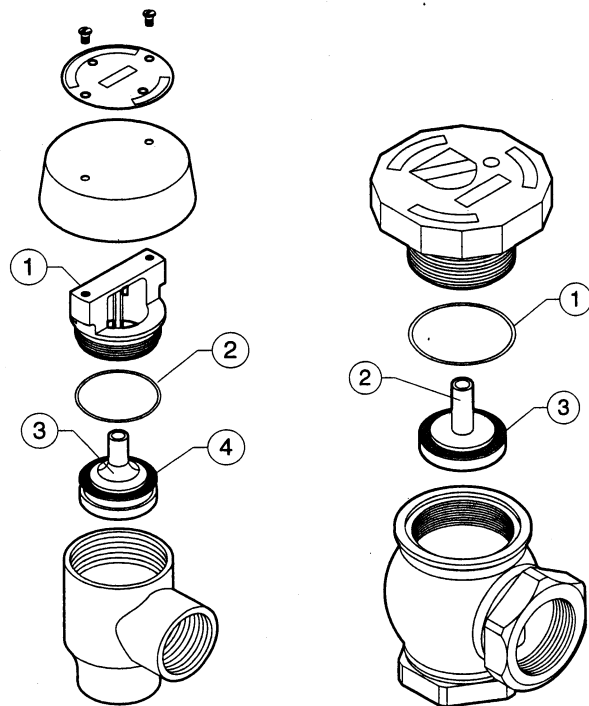

MODEL 35

Atmospheric Vacuum Breaker

1/4", 3/8", 1/2", 3/4", 1", 1-1/4", 1-1/2" & 2"

WILKINS

A ZURN™ Company

ITEM NO.	PART NO.	QTY.	DESCRIPTION
RK14-35 1/4" and 3/8" Model 35			
1	35-18A	1	SEAT
2	018N	1	O-RING
3	35-34A	1	FLOAT
4	35-12A	1	SEAL RING
RK12-35 1/2" Model 35			
1	35-18B	1	SEAT
2	022N	1	O-RING
3	35-34B	1	FLOAT
4	35-12B	1	SEAL RING
RK34-35 3/4" Model 35			
1	35-13C	1	GASKET
2	35-34C	1	FLOAT
3	35-12C	1	SEAL RING
RK1-35 1" Model 35			
1	35-13D	1	GASKET
2	35-34D	1	FLOAT
3	35-12D	1	SEAL RING
RK114-35 1-1/4" Model 35			
1	35-13E	1	GASKET
2	35-34E	1	FLOAT
3	35-12E	1	SEAL RING
RK112-35 1-1/2" Model 35			
1	35-13F	1	GASKET
2	35-34F	1	FLOAT
3	35-12F	1	SEAL RING
RK2-35 2" Model 35			
1	35-13G	1	GASKET
2	35-34G	1	FLOAT
3	35-12G	1	SEAL RING

MODEL 30

Atmospheric Vacuum Breaker

1/2", 3/4", 1", 1-1/4", 1-1/2" & 2"

ITEM NO.	PART NO.	QTY.	DESCRIPTION
RK12-30 1/2" Model 30			
1	022N	1	O-RING
2	31-34	1	FLOAT
3	31-12	1	SEAL RING
RK34-30 3/4" Model 30			
1	025N	1	O-RING
2	32-34	1	FLOAT
3	32-12	1	SEAL RING
RK1-315 1" Model 30, 315 & 320			
1	203A-12	1	GASKET
2	303-34	1	FLOAT
3	303-12	1	SEAL RING
RK114-315 1-1/4" Model 30, 315 & 320			
1	204A-12	1	GASKET
2	304-34	1	FLOAT
3	304-12	1	SEAL RING
RK112-315 1-1/2" Model 30, 315 & 320			
1	205A-12	1	GASKET
2	305-34	1	FLOAT
3	305-12	1	SEAL RING
RK2-315 2" Model 30, 315 & 320			
1	206A-12	1	GASKET
2	306-34	1	FLOAT
3	306-12	1	SEAL RING

MODEL 700

WILKINS

A ZURN™ Company

Dual Check Backflow Preventer

1/4", 3/8", 1/2", 3/4" & 1"

ITEM NO.	DESCRIPTION	1/4" - 1/2"	3/4" - 1"
1	POPPET ASSEMBLY	751A-300	702-300
2	O-RING	022N	217N
3	WASHER/O-RING	751-13	217N
4	TAILPIECE, 1/4" FNPT	700A-19	—
	TAILPIECE, 3/8" FNPT	700-19	—
	TAILPIECE, 1/2" FNPT	751-19	—
	TAILPIECE, 3/4" FNPT	—	702-19
	TAILPIECE, 3/4" COPPER	—	702C-19
	TAILPIECE, 3/4" FMTC	—	702-19FM
	TAILPIECE, 1" FNPT	—	63-19
	TAILPIECE, 1" COPPER	—	63C-19
	TAILPIECE, 1" FMTC	—	703-19FM